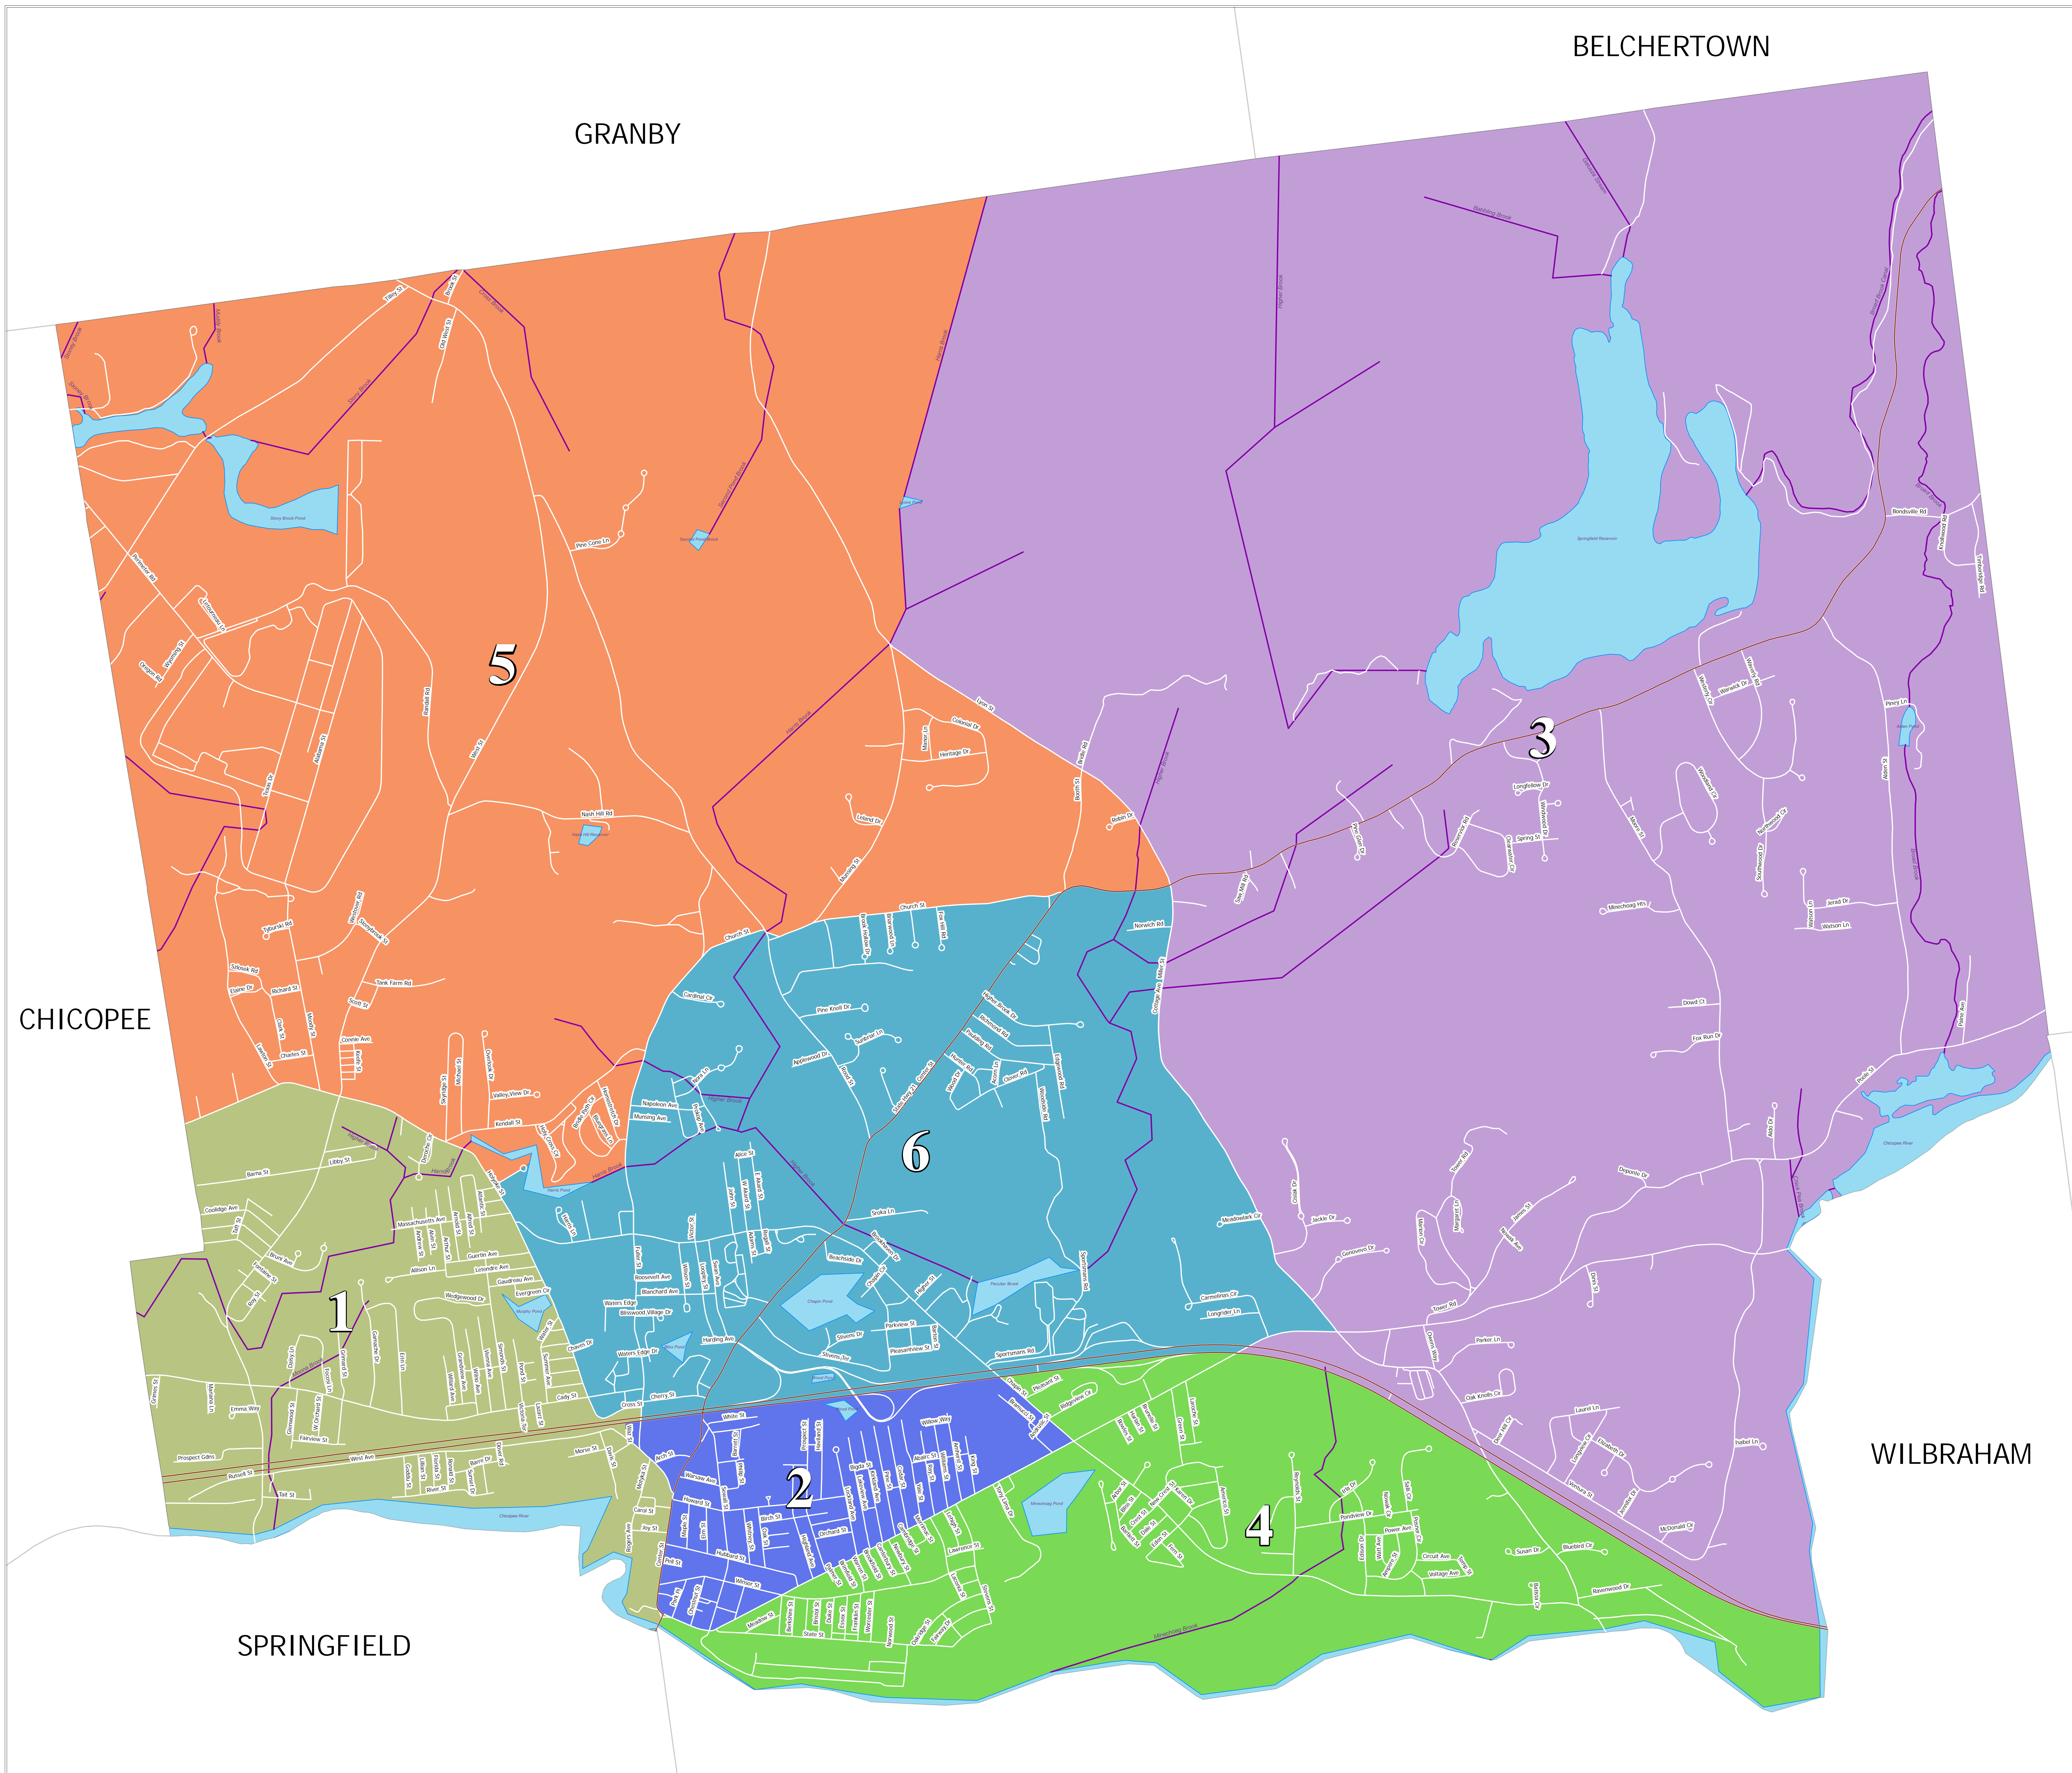

# The Town of Ludlow

Map Prepared for the Town of Ludlow  
Courtesy of William F. Galvin, Census Liaison

Population is based on the official U.S. 2010 Census block-level data.

<b>Minimum 5%</b>	<b>Target Population</b>	<b>Maximum 5%</b>
3,341	3,517	3,693

### Precinct Boundaries Ludlow

Precinct / Ward	2010 Population	Variance
1	3,600	2.36
2	3,404	-3.21
3	3,498	-0.54
4	3,409	-3.07
5	3,616	2.81
6	3,576	1.68

**2010 Population -- 21,103**

Boundaries effective December 31, 2011