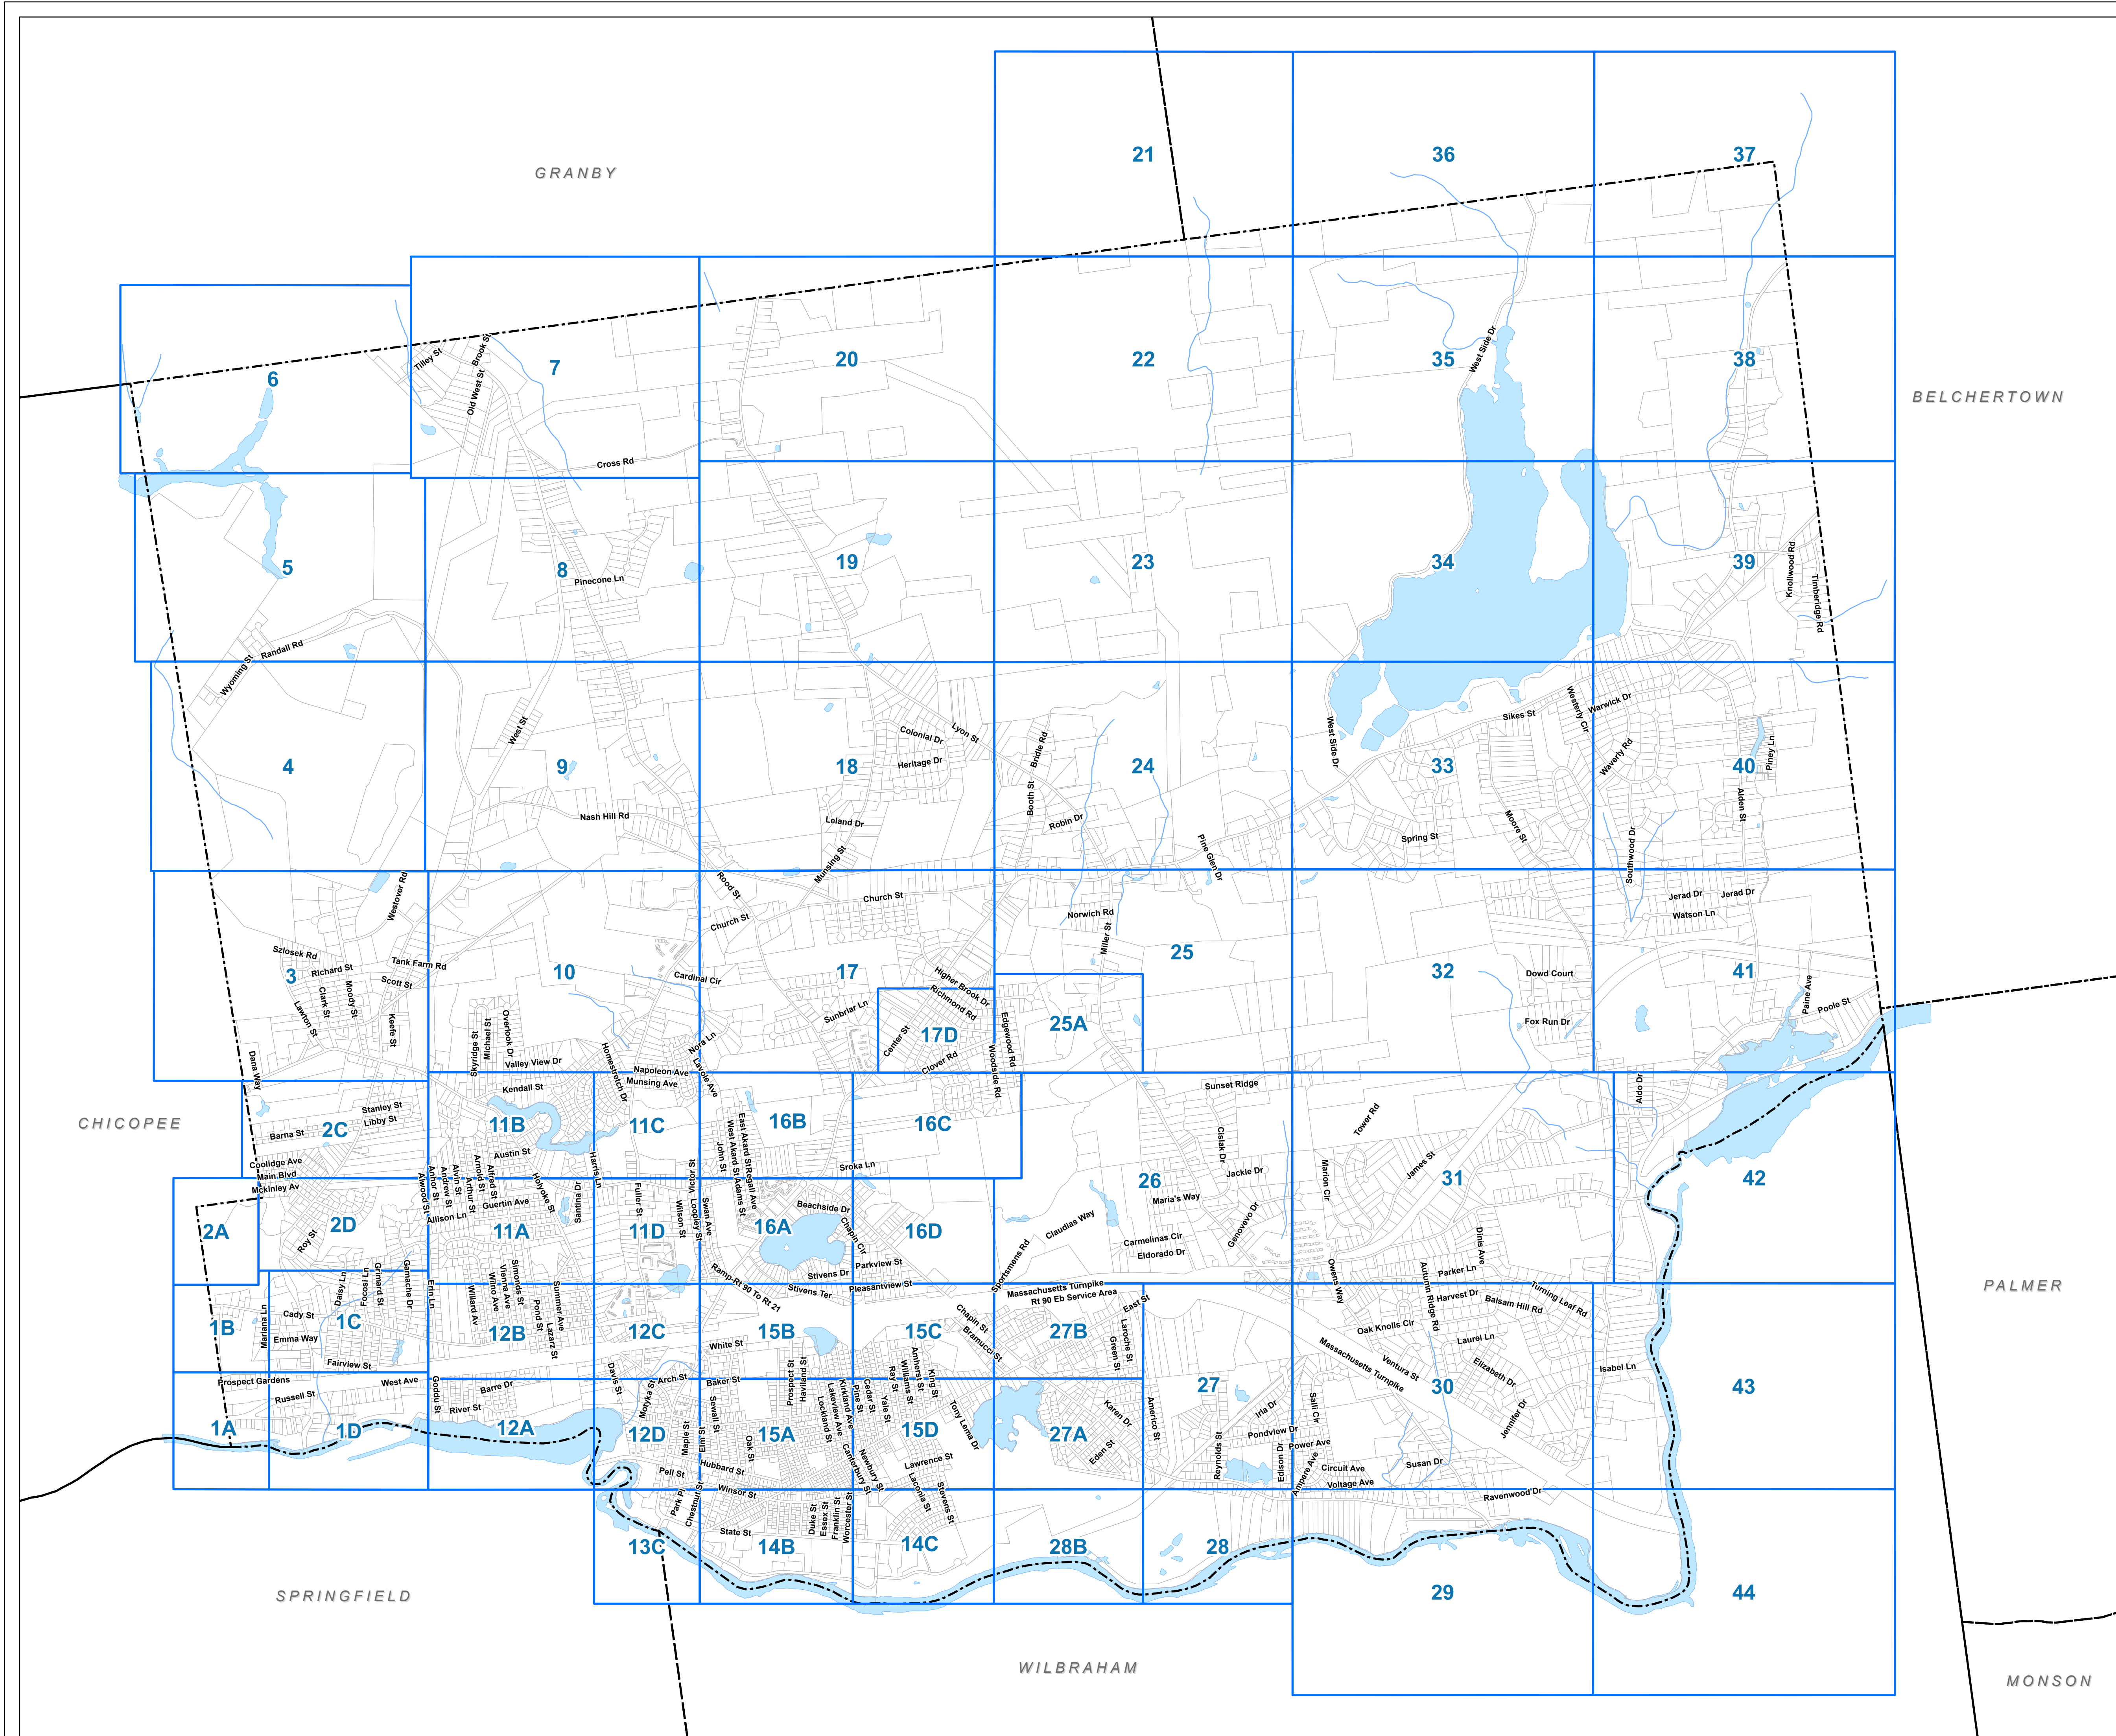

Town of Ludlow

Index to Tax Map Sheets

1:18,000

Tighe & Bond