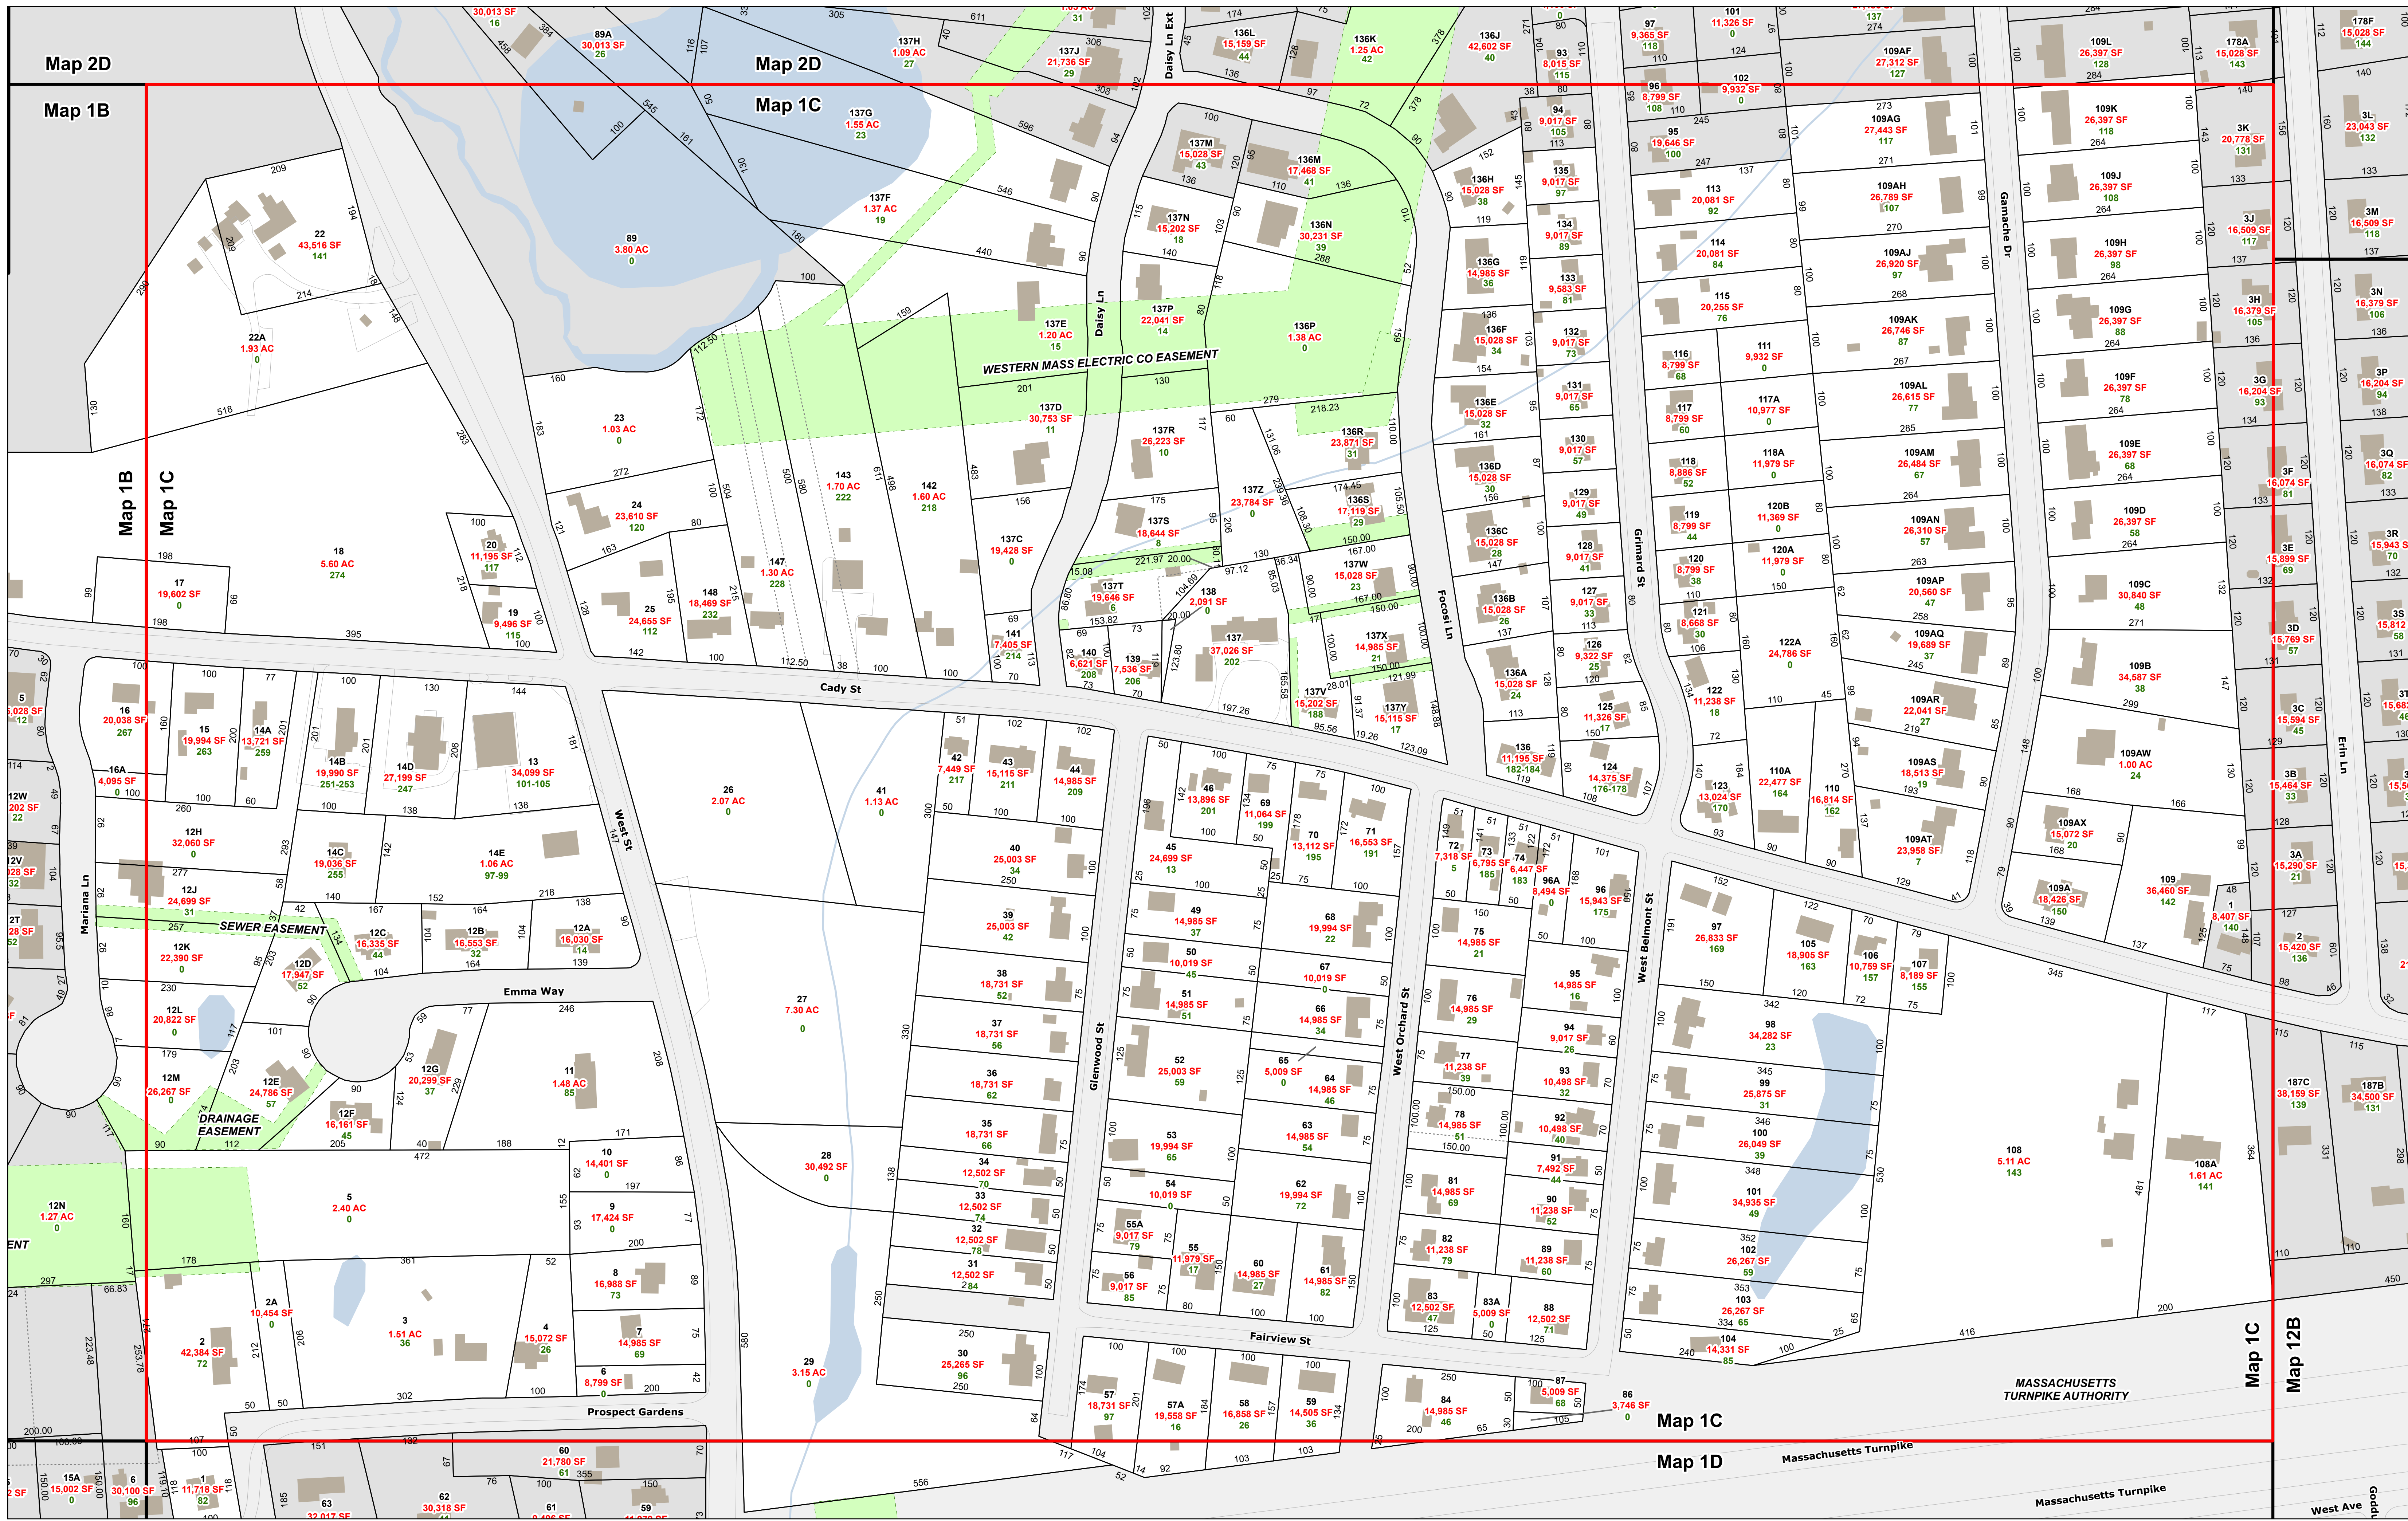

Map 2D

Map 1B

Map 2D

Map 1C

Current Tax Map	99 Lot Number	Buildings
Easement	26.2 AC Lot Size	Waterbodies
Private Right-of-Way	38 Address Number	Streams
Historic Lines	150 Lot Dimension	Town Boundary

**Town of Ludlow
Massachusetts**

Map: 1C

January 2026